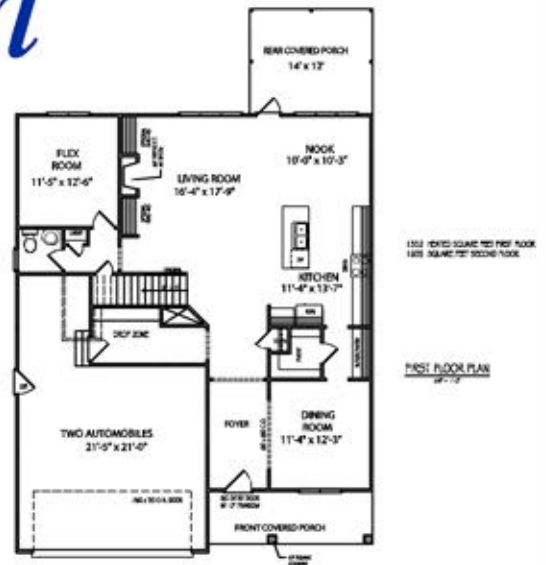

# The Meghan

- ◆ 2957 sq. ft.
- ◆ 4 bedroom plus loft
- ◆ 2 car garage

**MELVIN BUILDING INC.**

**910.470.5443**  
**melvinbuilding.com**