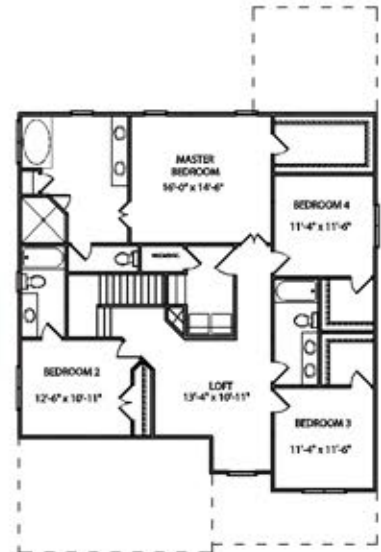

# The Meghan

- ◆ 2957 sq. ft.
- ◆ 4 bedroom plus loft
- ◆ 2 car garage

**MELVIN BUILDING INC.**

**910.470.5443**  
**melvinbuilding.com**