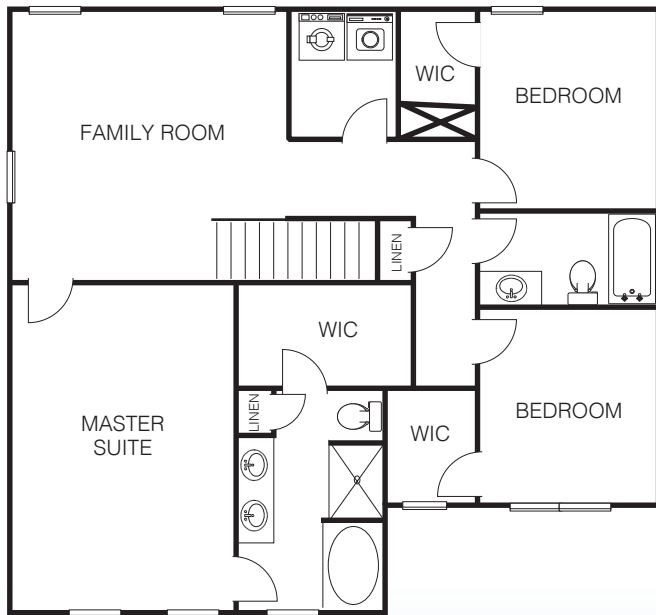

The Julia

2064 total heated sq. ft.

www.MelvinBuilding.com

Artist's representation only. Plans may differ depending on the modifications performed by the builder. May vary from these drawings.